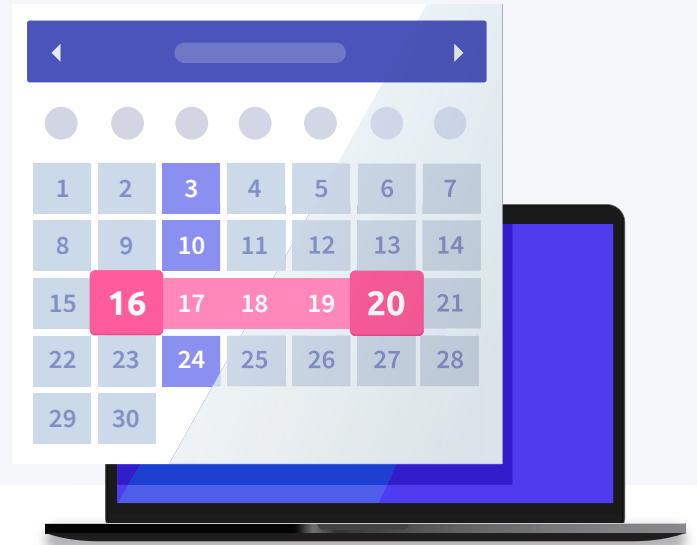

Other improvements and features

Advanced scheduling

Use our advanced scheduling with time intervals to publish messages automatically at convenient moments, like every day during the lunch break or the end of the workday.

- **Multiple file upload**

The Alert Server now supports multiple file upload that allows you to upload several images, templates, or scenarios at once.

- **Default ticker feed**

Apply a default ticker feed to all messages in a channel.

- **Categories**

Create categories (e.g., HR, birthdays, notice) to organize and retrieve your messages conveniently.

- **Message copying**

Easily reuse your messages by copying them to other channels with our handy copy function.

- **Mute video sound**

Mute the sound of videos and YouTube videos.

- **Integrations**

Did you know that you can connect Netpresenter with popular tools to pull content automatically and to display that directly on screens? We offer seamless integrations with SharePoint, Teams, Power BI, and many other platforms! [Visit our website](#) to explore all our integrations.

Latest software versions

- Message Server 17.0
- Alert Server 17.0
- Media Server 4.6
- Player 12.0
- App 6.1

Employees measurably better informed, engaged, productive and safe

Would you like to know more?

Take a look at the [changelog](#) on our website for all the details of this new Netpresenter version or [contact us](#) for more information.