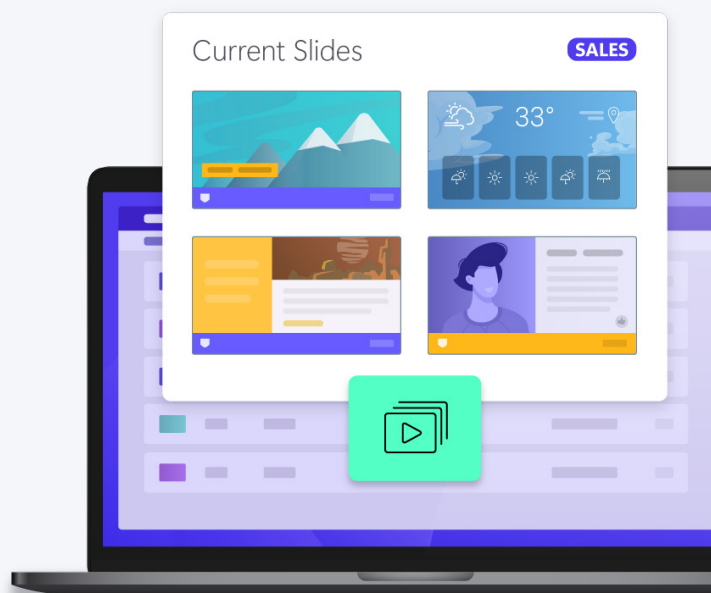

Release Notes

Autumn 2021

Update now!

Update to the latest version and
unlock all new features

Netpresenter Playlists

With our new playlists feature, you will see at a glance what content is displaying on each screen and what your employees are seeing. As a publisher, you can see an exact preview of all active slides currently shown on a specific screen. The player list also gives you a complete overview of all PC- and TV players connected to a channel, including valuable details such as username, description, version number, and when the player was last connected.

Workplace integration

We're also excited to announce our brand-new integration with Workplace from Facebook. This integration enables you to automatically display the latest updates from Workplace channels on every screen within your organization. Show Workplace posts and updates, including images, and comments, to easily keep your entire workforce informed about the latest company news.

- **Multiple file upload**

The Alert Server now supports multiple file upload that allows you to upload several images, templates, or scenarios at once.

- **Default ticker feed**

Apply a default ticker feed to all messages in a channel.